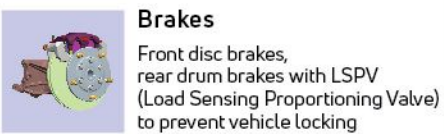

TATA WINGER AMBULANCE

Patient Transport

Patient compartment

2 length options available

AIS 125-PART I
COMPLIANT

Bigger tyres

Dual AC for driver and patient

	Winger 3 200 WB High Roof Ambulance	Winger 3 488 WB High Roof Ambulance
Emission	BS IV	BS IV
Engine Capacity	2.2 l Dicor	2.2 l Dicor
Engine Power	73.6 kW @ 4 000 r/min	73.6 kW @ 4 000 r/min
Engine Torque	190 Nm @ 1250 - 3 500 r/min	190 Nm @ 1250 - 3 500 r/min
Gearbox	5 forward + 1 reverse, manual	5 forward + 1 reverse, manual
Clutch	215 mm single-plate, dry-friction, semi-hydraulic actuation	215 mm single-plate, dry-friction, semi-hydraulic actuation
Steering	Power-assisted rack & pinion	Power-assisted rack & pinion
Front Brakes	Disc brakes with twin pot calliper	Disc brakes with twin pot calliper
Rear Brakes	Drum brakes with LSPV	Drum brakes with LSPV
Front Suspension	McPherson strut with coil spring	McPherson strut with coil spring
Rear Suspension	Parabolic leaf springs, hydraulic telescopic shock absorber	Parabolic leaf springs, hydraulic telescopic shock absorber
Wheelbase	3 200 mm	3 488 mm
Length	4 920 mm	5 528 mm
Width	1 905 mm	1 905 mm
Height (unladen)	2 445 mm	2 670 mm
Ground Clearance (laden)	180 mm	185 mm
Turning Radius	6.4 m	6.75 m
GVW	2 670 kg	3 300 kg
Tyre	195 R15 LT, 8PR Radial	195 R15 LT, 8PR Radial
Anti-Roll Bar	In front and rear	In front and rear
Battery	12 V 80 Ah	12 V 80 Ah
Additional Battery	NA	Yes