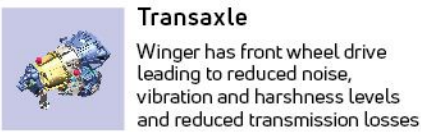

TATA WINGER AMBULANCE

Patient Transport

Patient compartment

2 length options available

AIS 125-PART I
COMPLIANT

Bigger tyres

Dual AC for driver and patient

	Winger 3 200 WB High Roof Ambulance	Winger 3 488 WB High Roof Ambulance
Emission	BS IV	BS IV
Engine Capacity	2.2 l Dicor	2.2 l Dicor
Engine Power	73.6 kW @ 4 000 r/min	73.6 kW @ 4 000 r/min
Engine Torque	190 Nm @ 1250 - 3 500 r/min	190 Nm @ 1250 - 3 500 r/min
Gearbox	5 forward + 1 reverse, manual	5 forward + 1 reverse, manual
Clutch	215 mm single-plate, dry-friction, semi-hydraulic actuation	215 mm single-plate, dry-friction, semi-hydraulic actuation
Steering	Power-assisted rack & pinion	Power-assisted rack & pinion
Front Brakes	Disc brakes with twin pot calliper	Disc brakes with twin pot calliper
Rear Brakes	Drum brakes with LSPV	Drum brakes with LSPV
Front Suspension	McPherson strut with coil spring	McPherson strut with coil spring
Rear Suspension	Parabolic leaf springs, hydraulic telescopic shock absorber	Parabolic leaf springs, hydraulic telescopic shock absorber
Wheelbase	3 200 mm	3 488 mm
Length	4 920 mm	5 528 mm
Width	1 905 mm	1 905 mm
Height (unladen)	2 445 mm	2 670 mm
Ground Clearance (laden)	180 mm	185 mm
Turning Radius	6.4 m	6.75 m
GVW	2 670 kg	3 300 kg
Tyre	195 R15 LT, 8PR Radial	195 R15 LT, 8PR Radial
Anti-Roll Bar	In front and rear	In front and rear
Battery	12 V 80 Ah	12 V 80 Ah
Additional Battery	NA	Yes