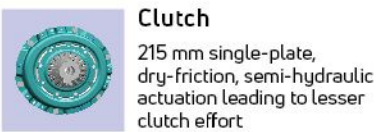

TATA WINGER AMBULANCE

Patient Transport

Patient compartment

2 length options available

AIS 125-PART I
COMPLIANT

Bigger tyres

Dual AC for driver and patient

	Winger 3 200 WB High Roof Ambulance	Winger 3 488 WB High Roof Ambulance
Emission	BS IV	BS IV
Engine Capacity	2.2 l Dicor	2.2 l Dicor
Engine Power	73.6 kW @ 4 000 r/min	73.6 kW @ 4 000 r/min
Engine Torque	190 Nm @ 1250 - 3 500 r/min	190 Nm @ 1250 - 3 500 r/min
Gearbox	5 forward + 1 reverse, manual	5 forward + 1 reverse, manual
Clutch	215 mm single-plate, dry-friction, semi-hydraulic actuation	215 mm single-plate, dry-friction, semi-hydraulic actuation
Steering	Power-assisted rack & pinion	Power-assisted rack & pinion
Front Brakes	Disc brakes with twin pot calliper	Disc brakes with twin pot calliper
Rear Brakes	Drum brakes with LSPV	Drum brakes with LSPV
Front Suspension	McPherson strut with coil spring	McPherson strut with coil spring
Rear Suspension	Parabolic leaf springs, hydraulic telescopic shock absorber	Parabolic leaf springs, hydraulic telescopic shock absorber
Wheelbase	3 200 mm	3 488 mm
Length	4 920 mm	5 528 mm
Width	1 905 mm	1 905 mm
Height (unladen)	2 445 mm	2 670 mm
Ground Clearance (laden)	180 mm	185 mm
Turning Radius	6.4 m	6.75 m
GVW	2 670 kg	3 300 kg
Tyre	195 R15 LT, 8PR Radial	195 R15 LT, 8PR Radial
Anti-Roll Bar	In front and rear	In front and rear
Battery	12 V 80 Ah	12 V 80 Ah
Additional Battery	NA	Yes